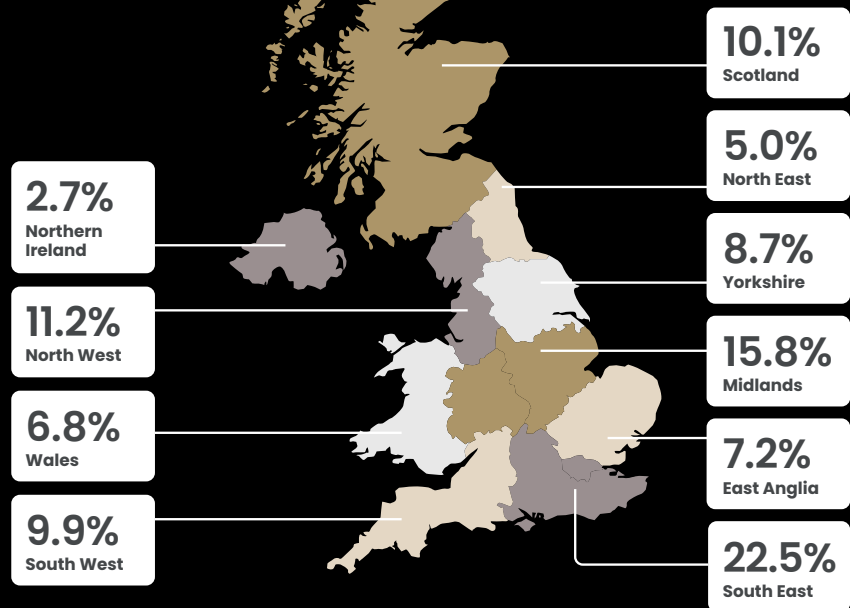

## Mosaic Segmentation

**WHO**

- Women
- Aged 65+
- Less trend-led attitude
- Credit chooser

**NEEDS**

- Fit for mature women
- Customer service
- Comfort

**TENSION**

She wants to look elegant and well put together, but functional needs like comfort have come more to the fore and retailers are walking away from her.

**Always delivers**

- Renewal
- Consideration
- Comfort

**Points of difference**

- Prioritising mature women
- Fresh takes on timeless style

**Region**

**Opportunities**

	Weight (g)	Size	Av Vol
Catalogues	30	262 x 189*	30,000
PD's	Variable	Variable	15,000
Statements	40g	Fit into C5 envelope	28,000